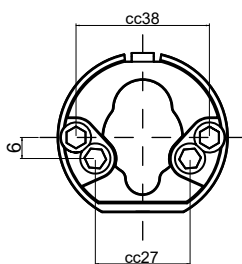

# Toilet accessories R- Dimensions

**Scandinavian standard**  
(thumbturn)

**Scandinavian standard**  
(emergency release)

**European standard**  
(thumbturn)

**European standard**  
(emergency release)

**Modular locks**  
(thumbturn)

## Mounting plate hole configurations

**European standard**

**Modular locks**

(ASSA 565-lock cases and similar)

**Scandinavian standard**  
(2014-lock cases and similar)