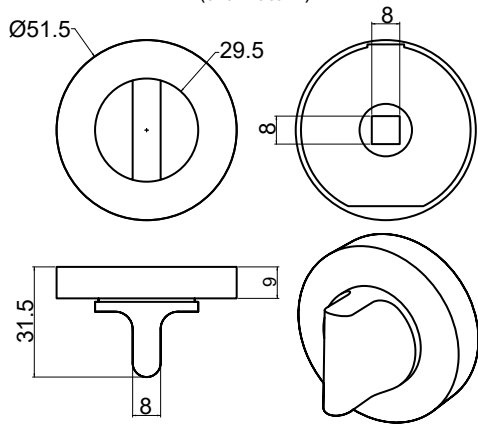

# Toilet accessories R- Dimensions

**Scandinavian standard**  
(thumbturn)

**Scandinavian standard**  
(emergency release)

**European standard**  
(thumbturn)

**European standard**  
(emergency release)

**Modular locks**  
(thumbturn)

## Mounting plate hole configurations

**European standard**

**Modular locks**

(ASSA 565-lock cases and similar)

**Scandinavian standard**  
(2014-lock cases and similar)