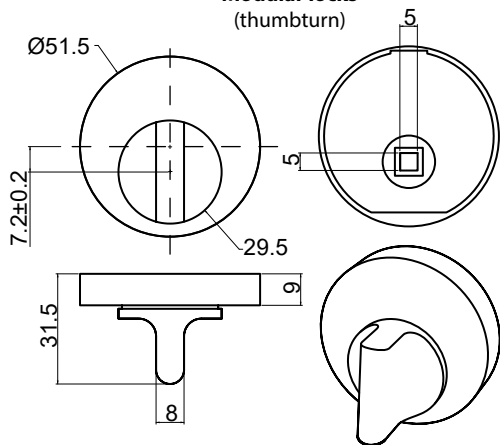

# Toilet accessories R- Dimensions

**Scandinavian standard**  
(thumbturn)

**Scandinavian standard**  
(emergency release)

**European standard**  
(thumbturn)

**European standard**  
(emergency release)

**Modular locks**  
(thumbturn)

## Mounting plate hole configurations

**European standard**

**Modular locks**

(ASSA 565-lock cases and similar)

**Scandinavian standard**  
(2014-lock cases and similar)