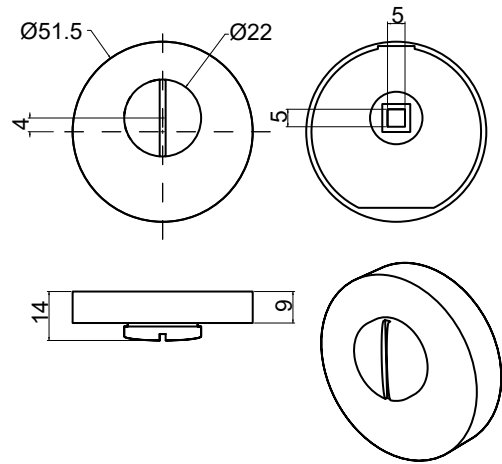

# Toilet accessories R- Dimensions

**Scandinavian standard**  
(thumbturn)

**Scandinavian standard**  
(emergency release)

**European standard**  
(thumbturn)

**European standard**  
(emergency release)

**Modular locks**  
(thumbturn)

## Mounting plate hole configurations

**European standard**

**Modular locks**

(ASSA 565-lock cases and similar)

**Scandinavian standard**  
(2014-lock cases and similar)