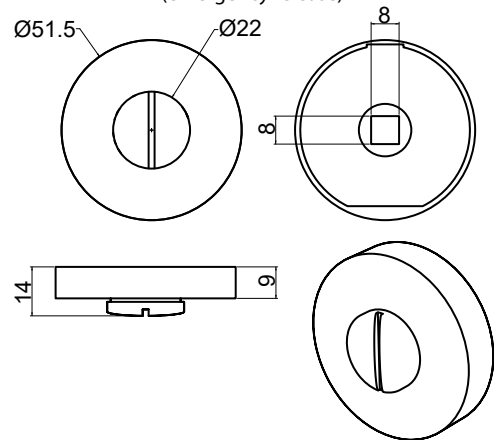

# Toilet accessories R- Dimensions

**Scandinavian standard**  
(thumbturn)

**Scandinavian standard**  
(emergency release)

**European standard**  
(thumbturn)

**European standard**  
(emergency release)

**Modular locks**  
(thumbturn)

## Mounting plate hole configurations

**European standard**

**Modular locks**

(ASSA 565-lock cases and similar)

**Scandinavian standard**  
(2014-lock cases and similar)