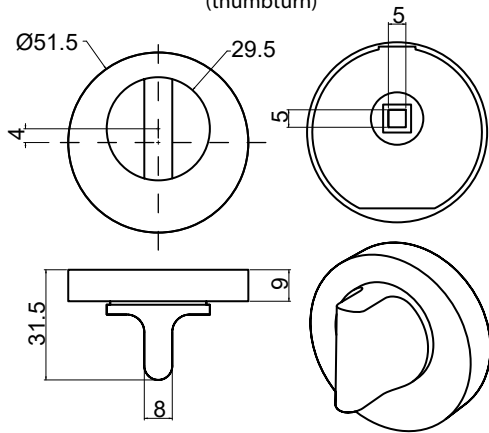

# Toilet accessories R- Dimensions

**Scandinavian standard**  
(thumbturn)

**Scandinavian standard**  
(emergency release)

**European standard**  
(thumbturn)

**European standard**  
(emergency release)

**Modular locks**  
(thumbturn)

## Mounting plate hole configurations

**European standard**

**Modular locks**

(ASSA 565-lock cases and similar)

**Scandinavian standard**  
(2014-lock cases and similar)