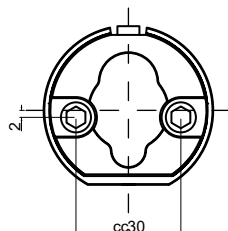

# Toilet accessories R- Dimensions

**Scandinavian standard**  
(thumbturn)

**Scandinavian standard**  
(emergency release)

**European standard**  
(thumbturn)

**European standard**  
(emergency release)

**Modular locks**  
(thumbturn)

## Mounting plate hole configurations

**European standard**

**Modular locks**

(ASSA 565-lock cases and similar)

**Scandinavian standard**  
(2014-lock cases and similar)