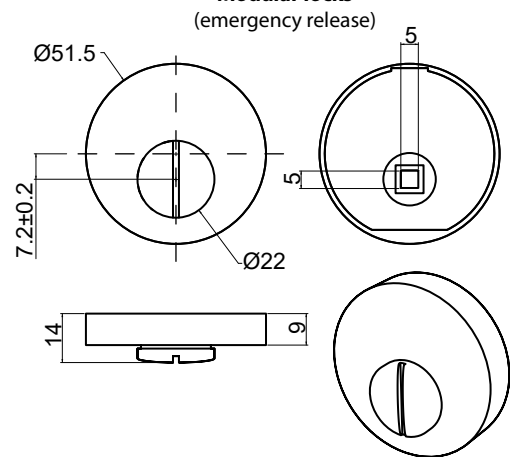

# Toilet accessories R- Dimensions

**Scandinavian standard**  
(thumbturn)

**Scandinavian standard**  
(emergency release)

**European standard**  
(thumbturn)

**European standard**  
(emergency release)

**Modular locks**  
(thumbturn)

## Mounting plate hole configurations

**European standard**

**Modular locks**

(ASSA 565-lock cases and similar)

**Scandinavian standard**  
(2014-lock cases and similar)