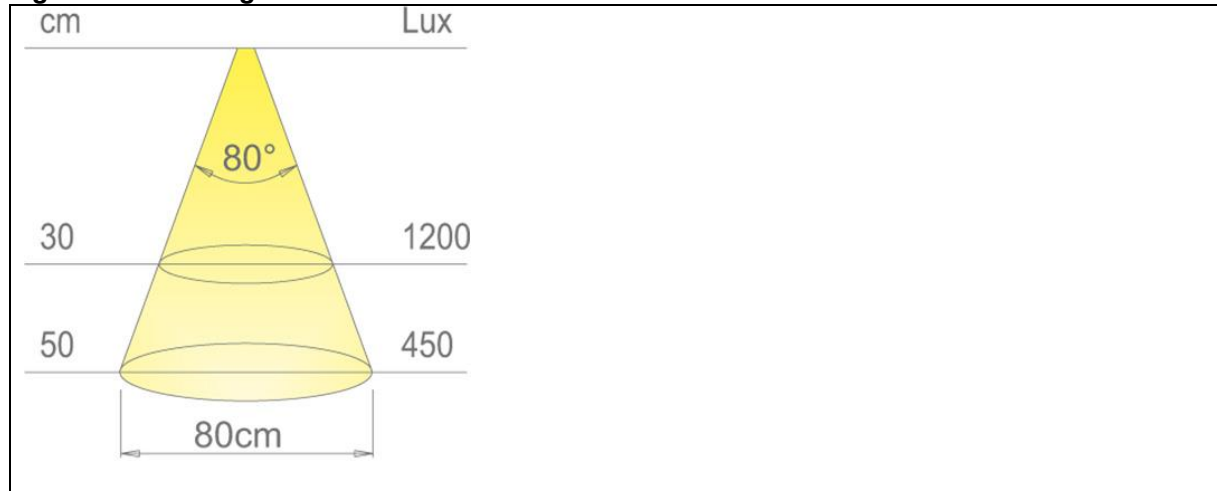

Product Data Sheet

Compliance-European Directives	2014/35/EU Low Voltage 2009/125/EC Erp (Reg.No1194/2012/UE + Reg. 1428/2015/UE) 2011/65/UE RoHs
Markings	
Total weight (kg)	N/A
Packaging size (WxDxH)	N/A
Other:	

Light radiation diagram

Energy label	VEGA DOMUS Line* Denna ljusarmatur har inbyggda lysdiodlampor. A++ A+ A B C D E LED Lamporna i ljusarmaturen kan inte bytas ut. 874/2012
Care instructions	The product is wiped clean with a damp cloth. Do not use strong detergent.
Packaging material	Card board
Recycling instructions	Device is subject to the European Community directives 2002/96/CE and 2003/108/CE and shall be handed in at a waste deposit center