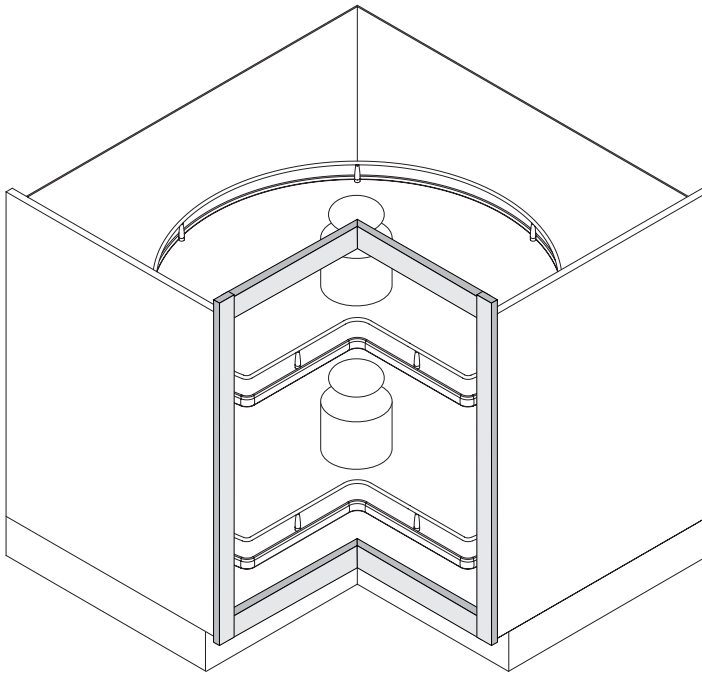

VS COR® Wheel Pro

A x A

23-5/8" (600 x 600)

25-5/8" (650 x 650)

31-1/2" (800 x 800)

35-7/16" (900 x 900)

lbs.

26.4 (12 kg)

26.4 (12 kg)

60.6 (27.5 kg)

60.6 (27.5 kg)

Cabinet dimensions

								
A x A	B	C	D	E	F	G	H	I
23-5/8" (600 x 600 mm)	> 21-7/8" (> 555 mm)	12-3/16" (310 mm)	18-1/8" (460 mm)	< 11-1/8" (< 282 mm)	< 15-11/16" (< 399 mm)	< 11-1/8" (< 282 mm)	> R8-1/4" (> R210 mm)	< 11-1/8" (< 282 mm)
23-5/8" (600 x 600 mm)	> 22-1/4" (> 565 mm)	12-3/16" (310 mm)	18-7/8" (480 mm)	< 10-7/16" (< 265 mm)	< 14-7/16" (< 367 mm)	< 10-3/16" (< 259 mm)	> R12-5/8" (> R320 mm)	< 11-3/16" (< 284 mm)
25-5/8" (650 x 650 mm)	> 24-1/4" (> 615 mm)	14-3/16" (360 mm)	18-7/8" (480 mm)	< 12-3/8" (< 315 mm)	< 20" (< 508 mm)	< 14-1/8" (< 359 mm)		
31-1/2" (800 x 800 mm)	> 29-3/8" (> 745 mm)	15-3/8" (390 mm)	26-3/4" (680 mm)	< 9-1/4" (< 235 mm)	< 15-1/2" (< 393 mm)	< 10-15/16" (< 278 mm)		
35-7/16" (900 x 900 mm)	> 32-1/16" (> 815 mm)	17-5/16" (440 mm)	28-3/8" (720 mm)	< 12-11/16" (< 322 mm)	< 19-7/16" (< 494 mm)	< 13-3/4" (< 350 mm)	> R9-7/8" (> R250 mm)	< 12-11/16" (< 322 mm)
35-7/16" (900 x 900 mm)	> 32-7/8" (> 835)	17-5/16" (440 mm)	29-15/16" (760 mm)	< 13-3/16" (< 335 mm)	< 17-7/8" (< 455 mm)	< 12-5/8" (< 321 mm)	> R12-11/16" (> R322 mm)	< 12-11/16" (< 322 mm)

+

1

C	X				
	S = 5/8" (16 mm)	S = 11/16" (17 mm)	S = 11/16" (18 mm)	S = 3/4" (19 mm)	S = 3/4" (20 mm)
23-5/8" (600 x 600 mm)	5-3/16" (131 mm)	5-1/8" (130 mm)	5-13/16" (129 mm)	5-3/8" (128 mm)	5" (127 mm)
25-5/8" (650 x 650 mm)	4-3/16" (107 mm)	4-3/16" (106 mm)	4-1/8" (105 mm)	4-1/8" (104 mm)	4-1/16" (103 mm)
31-1/2" (800 x 800 mm)	8-3/8" (213 mm)	8-3/8" (212 mm)	8-5/16" (211 mm)	8-1/4" (210 mm)	8-1/4" (209 mm)
35-7/16" (900 x 900 mm)	9-7/16" (240 mm)	9-7/16" (239 mm)	9-3/8" (238 mm)	9-3/8" (237 mm)	9-5/16" (236 mm)