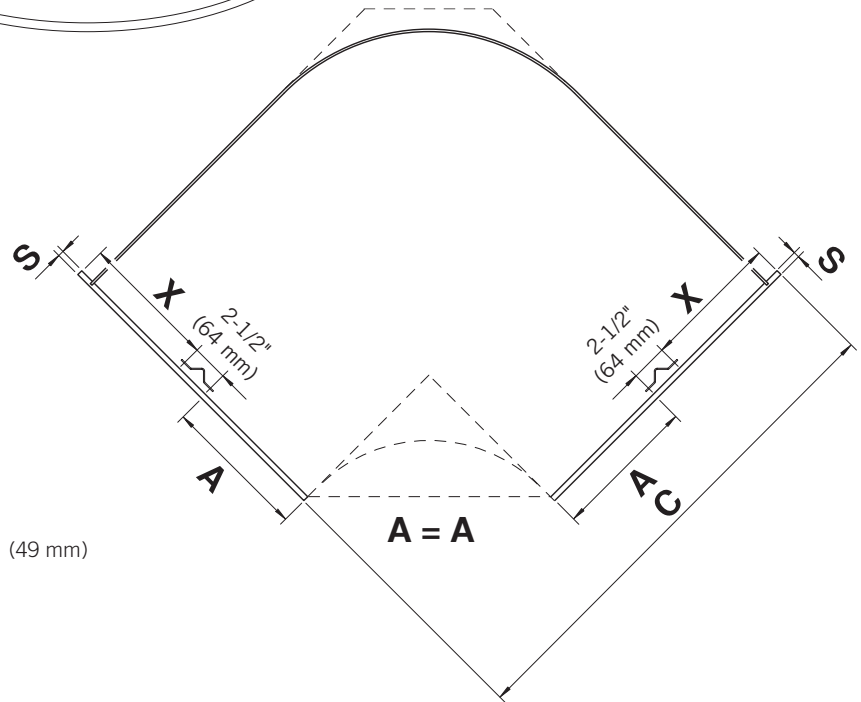

VS COR® Wheel Pro

A x A

23-5/8" (600 x 600)

25-5/8" (650 x 650)

31-1/2" (800 x 800)

35-7/16" (900 x 900)

lbs.

26.4 (12 kg)

26.4 (12 kg)

60.6 (27.5 kg)

60.6 (27.5 kg)

Cabinet dimensions

								
A x A	B	C	D	E	F	G	H	I
23-5/8" (600 x 600 mm)	> 21-7/8" (> 555 mm)	12-3/16" (310 mm)	18-1/8" (460 mm)	< 11-1/8" (< 282 mm)	< 15-11/16" (< 399 mm)	< 11-1/8" (< 282 mm)	> R8-1/4" (> R210 mm)	< 11-1/8" (< 282 mm)
23-5/8" (600 x 600 mm)	> 22-1/4" (> 565 mm)	12-3/16" (310 mm)	18-7/8" (480 mm)	< 10-7/16" (< 265 mm)	< 14-7/16" (< 367 mm)	< 10-3/16" (< 259 mm)	> R12-5/8" (> R320 mm)	< 11-3/16" (< 284 mm)
25-5/8" (650 x 650 mm)	> 24-1/4" (> 615 mm)	14-3/16" (360 mm)	18-7/8" (480 mm)	< 12-3/8" (< 315 mm)	< 20" (< 508 mm)	< 14-1/8" (< 359 mm)		
31-1/2" (800 x 800 mm)	> 29-3/8" (> 745 mm)	15-3/8" (390 mm)	26-3/4" (680 mm)	< 9-1/4" (< 235 mm)	< 15-1/2" (< 393 mm)	< 10-15/16" (< 278 mm)		
35-7/16" (900 x 900 mm)	> 32-1/16" (> 815 mm)	17-5/16" (440 mm)	28-3/8" (720 mm)	< 12-11/16" (< 322 mm)	< 19-7/16" (< 494 mm)	< 13-3/4" (< 350 mm)	> R9-7/8" (> R250 mm)	< 12-11/16" (< 322 mm)
35-7/16" (900 x 900 mm)	> 32-7/8" (> 835)	17-5/16" (440 mm)	29-15/16" (760 mm)	< 13-3/16" (< 335 mm)	< 17-7/8" (< 455 mm)	< 12-5/8" (< 321 mm)	> R12-11/16" (> R322 mm)	< 12-11/16" (< 322 mm)

+

1

C	X				
	S = 5/8" (16 mm)	S = 11/16" (17 mm)	S = 11/16" (18 mm)	S = 3/4" (19 mm)	S = 3/4" (20 mm)
23-5/8" (600 x 600 mm)	5-3/16" (131 mm)	5-1/8" (130 mm)	5-13/16" (129 mm)	5-3/8" (128 mm)	5" (127 mm)
25-5/8" (650 x 650 mm)	4-3/16" (107 mm)	4-3/16" (106 mm)	4-1/8" (105 mm)	4-1/8" (104 mm)	4-1/16" (103 mm)
31-1/2" (800 x 800 mm)	8-3/8" (213 mm)	8-3/8" (212 mm)	8-5/16" (211 mm)	8-1/4" (210 mm)	8-1/4" (209 mm)
35-7/16" (900 x 900 mm)	9-7/16" (240 mm)	9-7/16" (239 mm)	9-3/8" (238 mm)	9-3/8" (237 mm)	9-5/16" (236 mm)