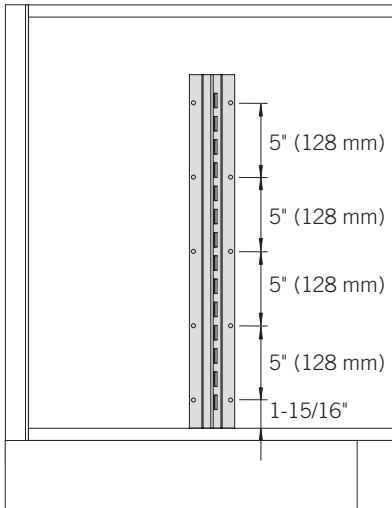

VS COR® Wheel Pro

A x A

23-5/8" (600 x 600)

25-5/8" (650 x 650)

31-1/2" (800 x 800)

35-7/16" (900 x 900)

lbs.

26.4 (12 kg)

26.4 (12 kg)

60.6 (27.5 kg)

60.6 (27.5 kg)

Cabinet dimensions

								
A x A	B	C	D	E	F	G	H	I
23-5/8" (600 x 600 mm)	> 21-7/8" (> 555 mm)	12-3/16" (310 mm)	18-1/8" (460 mm)	< 11-1/8" (< 282 mm)	< 15-11/16" (< 399 mm)	< 11-1/8" (< 282 mm)	> R8-1/4" (> R210 mm)	< 11-1/8" (< 282 mm)
23-5/8" (600 x 600 mm)	> 22-1/4" (> 565 mm)	12-3/16" (310 mm)	18-7/8" (480 mm)	< 10-7/16" (< 265 mm)	< 14-7/16" (< 367 mm)	< 10-3/16" (< 259 mm)	> R12-5/8" (> R320 mm)	< 11-3/16" (< 284 mm)
25-5/8" (650 x 650 mm)	> 24-1/4" (> 615 mm)	14-3/16" (360 mm)	18-7/8" (480 mm)	< 12-3/8" (< 315 mm)	< 20" (< 508 mm)	< 14-1/8" (< 359 mm)		
31-1/2" (800 x 800 mm)	> 29-3/8" (> 745 mm)	15-3/8" (390 mm)	26-3/4" (680 mm)	< 9-1/4" (< 235 mm)	< 15-1/2" (< 393 mm)	< 10-15/16" (< 278 mm)		
35-7/16" (900 x 900 mm)	> 32-1/16" (> 815 mm)	17-5/16" (440 mm)	28-3/8" (720 mm)	< 12-11/16" (< 322 mm)	< 19-7/16" (< 494 mm)	< 13-3/4" (< 350 mm)	> R9-7/8" (> R250 mm)	< 12-11/16" (< 322 mm)
35-7/16" (900 x 900 mm)	> 32-7/8" (> 835)	17-5/16" (440 mm)	29-15/16" (760 mm)	< 13-3/16" (< 335 mm)	< 17-7/8" (< 455 mm)	< 12-5/8" (< 321 mm)	> R12-11/16" (> R322 mm)	< 12-11/16" (< 322 mm)

+

1

C	X				
	S = 5/8" (16 mm)	S = 11/16" (17 mm)	S = 11/16" (18 mm)	S = 3/4" (19 mm)	S = 3/4" (20 mm)
23-5/8" (600 x 600 mm)	5-3/16" (131 mm)	5-1/8" (130 mm)	5-13/16" (129 mm)	5-3/8" (128 mm)	5" (127 mm)
25-5/8" (650 x 650 mm)	4-3/16" (107 mm)	4-3/16" (106 mm)	4-1/8" (105 mm)	4-1/8" (104 mm)	4-1/16" (103 mm)
31-1/2" (800 x 800 mm)	8-3/8" (213 mm)	8-3/8" (212 mm)	8-5/16" (211 mm)	8-1/4" (210 mm)	8-1/4" (209 mm)
35-7/16" (900 x 900 mm)	9-7/16" (240 mm)	9-7/16" (239 mm)	9-3/8" (238 mm)	9-3/8" (237 mm)	9-5/16" (236 mm)