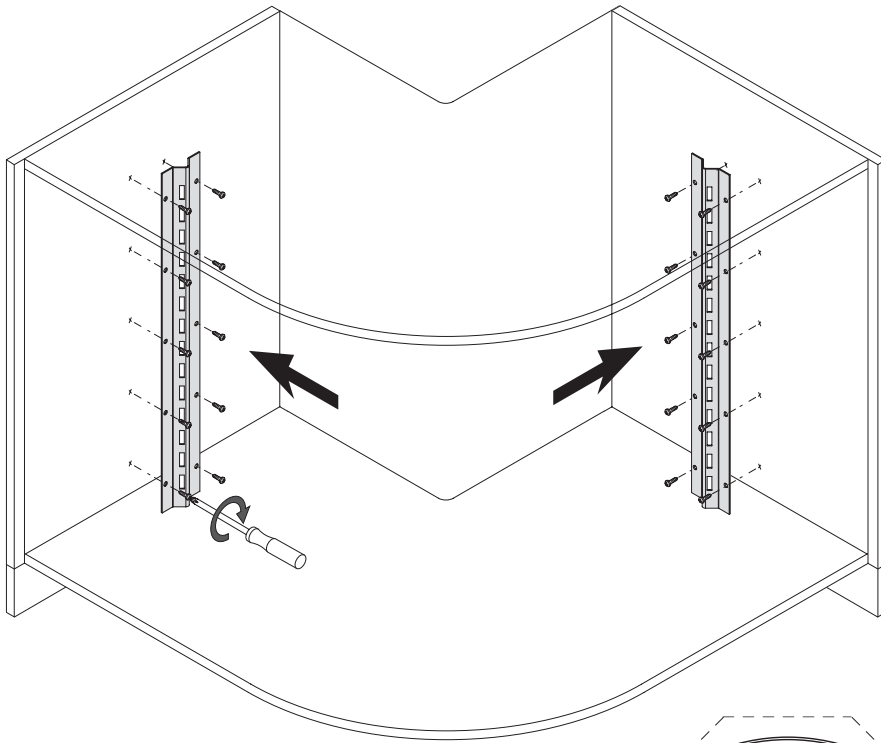

VS COR® Wheel Pro

A x A

23-5/8" (600 x 600)

25-5/8" (650 x 650)

31-1/2" (800 x 800)

35-7/16" (900 x 900)

lbs.

26.4 (12 kg)

26.4 (12 kg)

60.6 (27.5 kg)

60.6 (27.5 kg)

Cabinet dimensions

								
A x A	B	C	D	E	F	G	H	I
23-5/8" (600 x 600 mm)	> 21-7/8" (> 555 mm)	12-3/16" (310 mm)	18-1/8" (460 mm)	< 11-1/8" (< 282 mm)	< 15-11/16" (< 399 mm)	< 11-1/8" (< 282 mm)	> R8-1/4" (> R210 mm)	< 11-1/8" (< 282 mm)
23-5/8" (600 x 600 mm)	> 22-1/4" (> 565 mm)	12-3/16" (310 mm)	18-7/8" (480 mm)	< 10-7/16" (< 265 mm)	< 14-7/16" (< 367 mm)	< 10-3/16" (< 259 mm)	> R12-5/8" (> R320 mm)	< 11-3/16" (< 284 mm)
25-5/8" (650 x 650 mm)	> 24-1/4" (> 615 mm)	14-3/16" (360 mm)	18-7/8" (480 mm)	< 12-3/8" (< 315 mm)	< 20" (< 508 mm)	< 14-1/8" (< 359 mm)		
31-1/2" (800 x 800 mm)	> 29-3/8" (> 745 mm)	15-3/8" (390 mm)	26-3/4" (680 mm)	< 9-1/4" (< 235 mm)	< 15-1/2" (< 393 mm)	< 10-15/16" (< 278 mm)		
35-7/16" (900 x 900 mm)	> 32-1/16" (> 815 mm)	17-5/16" (440 mm)	28-3/8" (720 mm)	< 12-11/16" (< 322 mm)	< 19-7/16" (< 494 mm)	< 13-3/4" (< 350 mm)	> R9-7/8" (> R250 mm)	< 12-11/16" (< 322 mm)
35-7/16" (900 x 900 mm)	> 32-7/8" (> 835)	17-5/16" (440 mm)	29-15/16" (760 mm)	< 13-3/16" (< 335 mm)	< 17-7/8" (< 455 mm)	< 12-5/8" (< 321 mm)	> R12-11/16" (> R322 mm)	< 12-11/16" (< 322 mm)

+

1

C	X				
	S = 5/8" (16 mm)	S = 11/16" (17 mm)	S = 11/16" (18 mm)	S = 3/4" (19 mm)	S = 3/4" (20 mm)
23-5/8" (600 x 600 mm)	5-3/16" (131 mm)	5-1/8" (130 mm)	5-13/16" (129 mm)	5-3/8" (128 mm)	5" (127 mm)
25-5/8" (650 x 650 mm)	4-3/16" (107 mm)	4-3/16" (106 mm)	4-1/8" (105 mm)	4-1/8" (104 mm)	4-1/16" (103 mm)
31-1/2" (800 x 800 mm)	8-3/8" (213 mm)	8-3/8" (212 mm)	8-5/16" (211 mm)	8-1/4" (210 mm)	8-1/4" (209 mm)
35-7/16" (900 x 900 mm)	9-7/16" (240 mm)	9-7/16" (239 mm)	9-3/8" (238 mm)	9-3/8" (237 mm)	9-5/16" (236 mm)