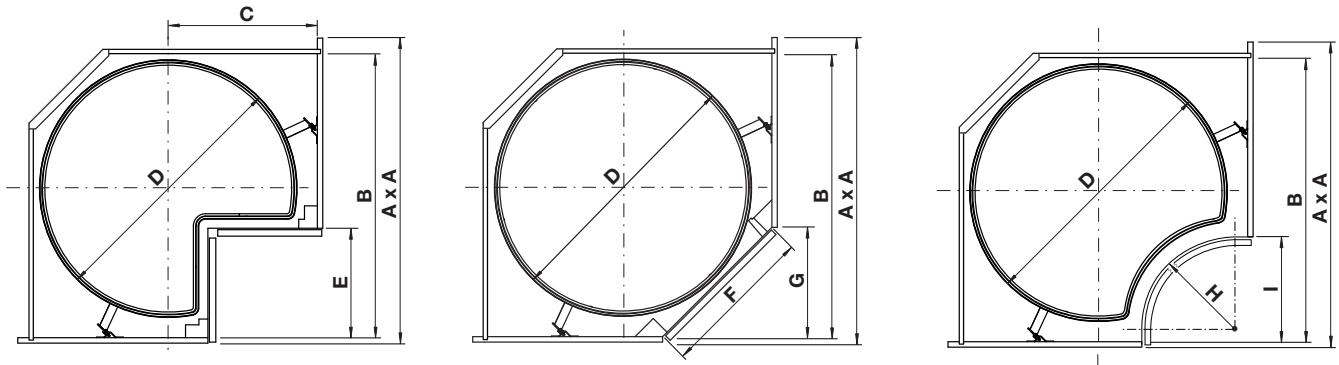

VS COR® Wheel Pro

A x A

23-5/8" (600 x 600)

25-5/8" (650 x 650)

31-1/2" (800 x 800)

35-7/16" (900 x 900)

lbs.

26.4 (12 kg)

26.4 (12 kg)

60.6 (27.5 kg)

60.6 (27.5 kg)

Cabinet dimensions

								
A x A	B	C	D	E	F	G	H	I
23-5/8" (600 x 600 mm)	> 21-7/8" (> 555 mm)	12-3/16" (310 mm)	18-1/8" (460 mm)	< 11-1/8" (< 282 mm)	< 15-11/16" (< 399 mm)	< 11-1/8" (< 282 mm)	> R8-1/4" (> R210 mm)	< 11-1/8" (< 282 mm)
23-5/8" (600 x 600 mm)	> 22-1/4" (> 565 mm)	12-3/16" (310 mm)	18-7/8" (480 mm)	< 10-7/16" (< 265 mm)	< 14-7/16" (< 367 mm)	< 10-3/16" (< 259 mm)	> R12-5/8" (> R320 mm)	< 11-3/16" (< 284 mm)
25-5/8" (650 x 650 mm)	> 24-1/4" (> 615 mm)	14-3/16" (360 mm)	18-7/8" (480 mm)	< 12-3/8" (< 315 mm)	< 20" (< 508 mm)	< 14-1/8" (< 359 mm)		
31-1/2" (800 x 800 mm)	> 29-3/8" (> 745 mm)	15-3/8" (390 mm)	26-3/4" (680 mm)	< 9-1/4" (< 235 mm)	< 15-1/2" (< 393 mm)	< 10-15/16" (< 278 mm)		
35-7/16" (900 x 900 mm)	> 32-1/16" (> 815 mm)	17-5/16" (440 mm)	28-3/8" (720 mm)	< 12-11/16" (< 322 mm)	< 19-7/16" (< 494 mm)	< 13-3/4" (< 350 mm)	> R9-7/8" (> R250 mm)	< 12-11/16" (< 322 mm)
35-7/16" (900 x 900 mm)	> 32-7/8" (> 835)	17-5/16" (440 mm)	29-15/16" (760 mm)	< 13-3/16" (< 335 mm)	< 17-7/8" (< 455 mm)	< 12-5/8" (< 321 mm)	> R12-11/16" (> R322 mm)	< 12-11/16" (< 322 mm)

+

1

C	X				
	S = 5/8" (16 mm)	S = 11/16" (17 mm)	S = 11/16" (18 mm)	S = 3/4" (19 mm)	S = 3/4" (20 mm)
23-5/8" (600 x 600 mm)	5-3/16" (131 mm)	5-1/8" (130 mm)	5-13/16" (129 mm)	5-3/8" (128 mm)	5" (127 mm)
25-5/8" (650 x 650 mm)	4-3/16" (107 mm)	4-3/16" (106 mm)	4-1/8" (105 mm)	4-1/8" (104 mm)	4-1/16" (103 mm)
31-1/2" (800 x 800 mm)	8-3/8" (213 mm)	8-3/8" (212 mm)	8-5/16" (211 mm)	8-1/4" (210 mm)	8-1/4" (209 mm)
35-7/16" (900 x 900 mm)	9-7/16" (240 mm)	9-7/16" (239 mm)	9-3/8" (238 mm)	9-3/8" (237 mm)	9-5/16" (236 mm)